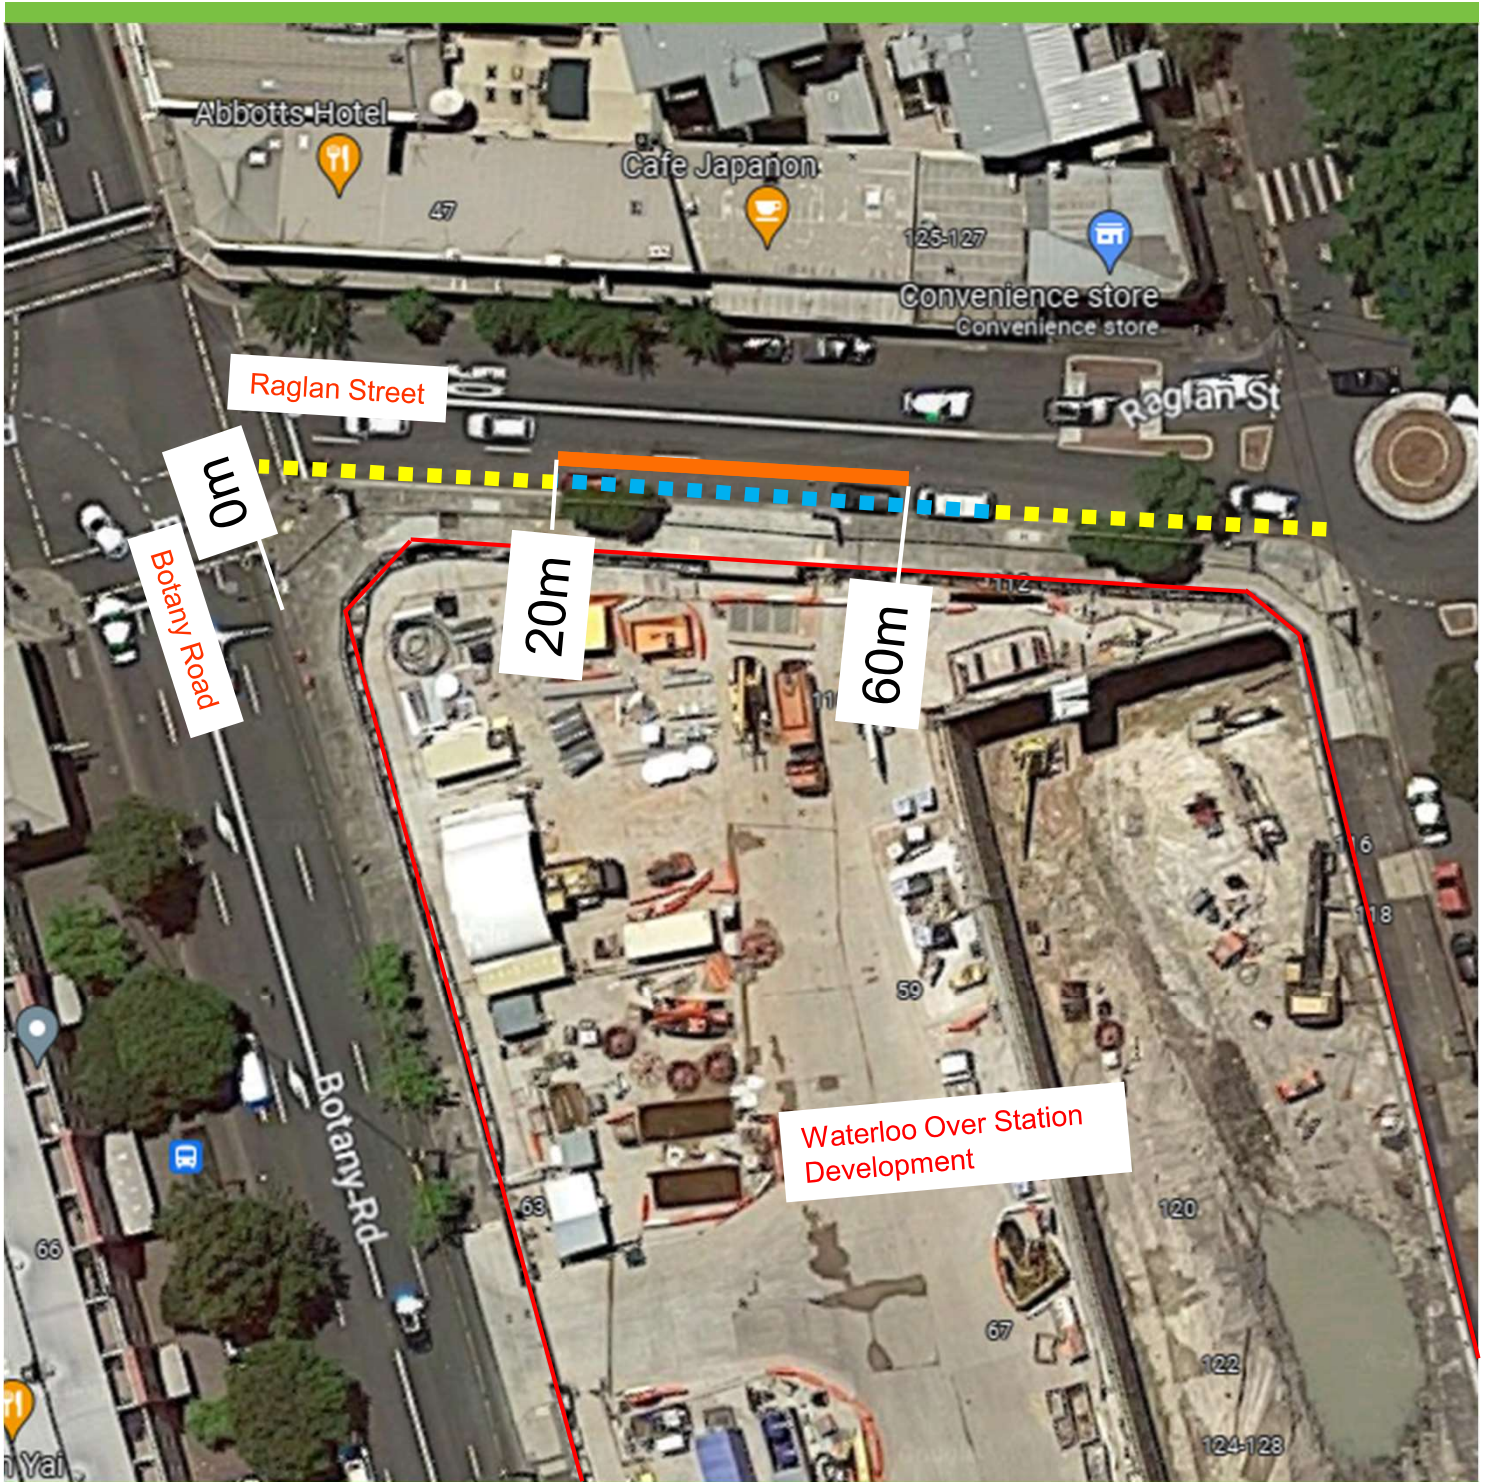

Wellington Street, Waterloo Proposed Works Zone

Existing

-  Unrestricted
-  "No Stopping"
-  Driveway

Proposed

-  "Works Zone 7am – 6pm Mon-Fri, 7:30am-3:30pm Sat"
-  B-Class Hoarding

Raglan Street, Waterloo Proposed Work Zone

Existing

- ■ ■ "1P 8:30am-6pm Mon-Fri"
- ■ ■ "No Stopping"

Proposed

- "Works Zone 7am – 6pm
Mon-Fri, 7:30am-3:30pm
Sat"