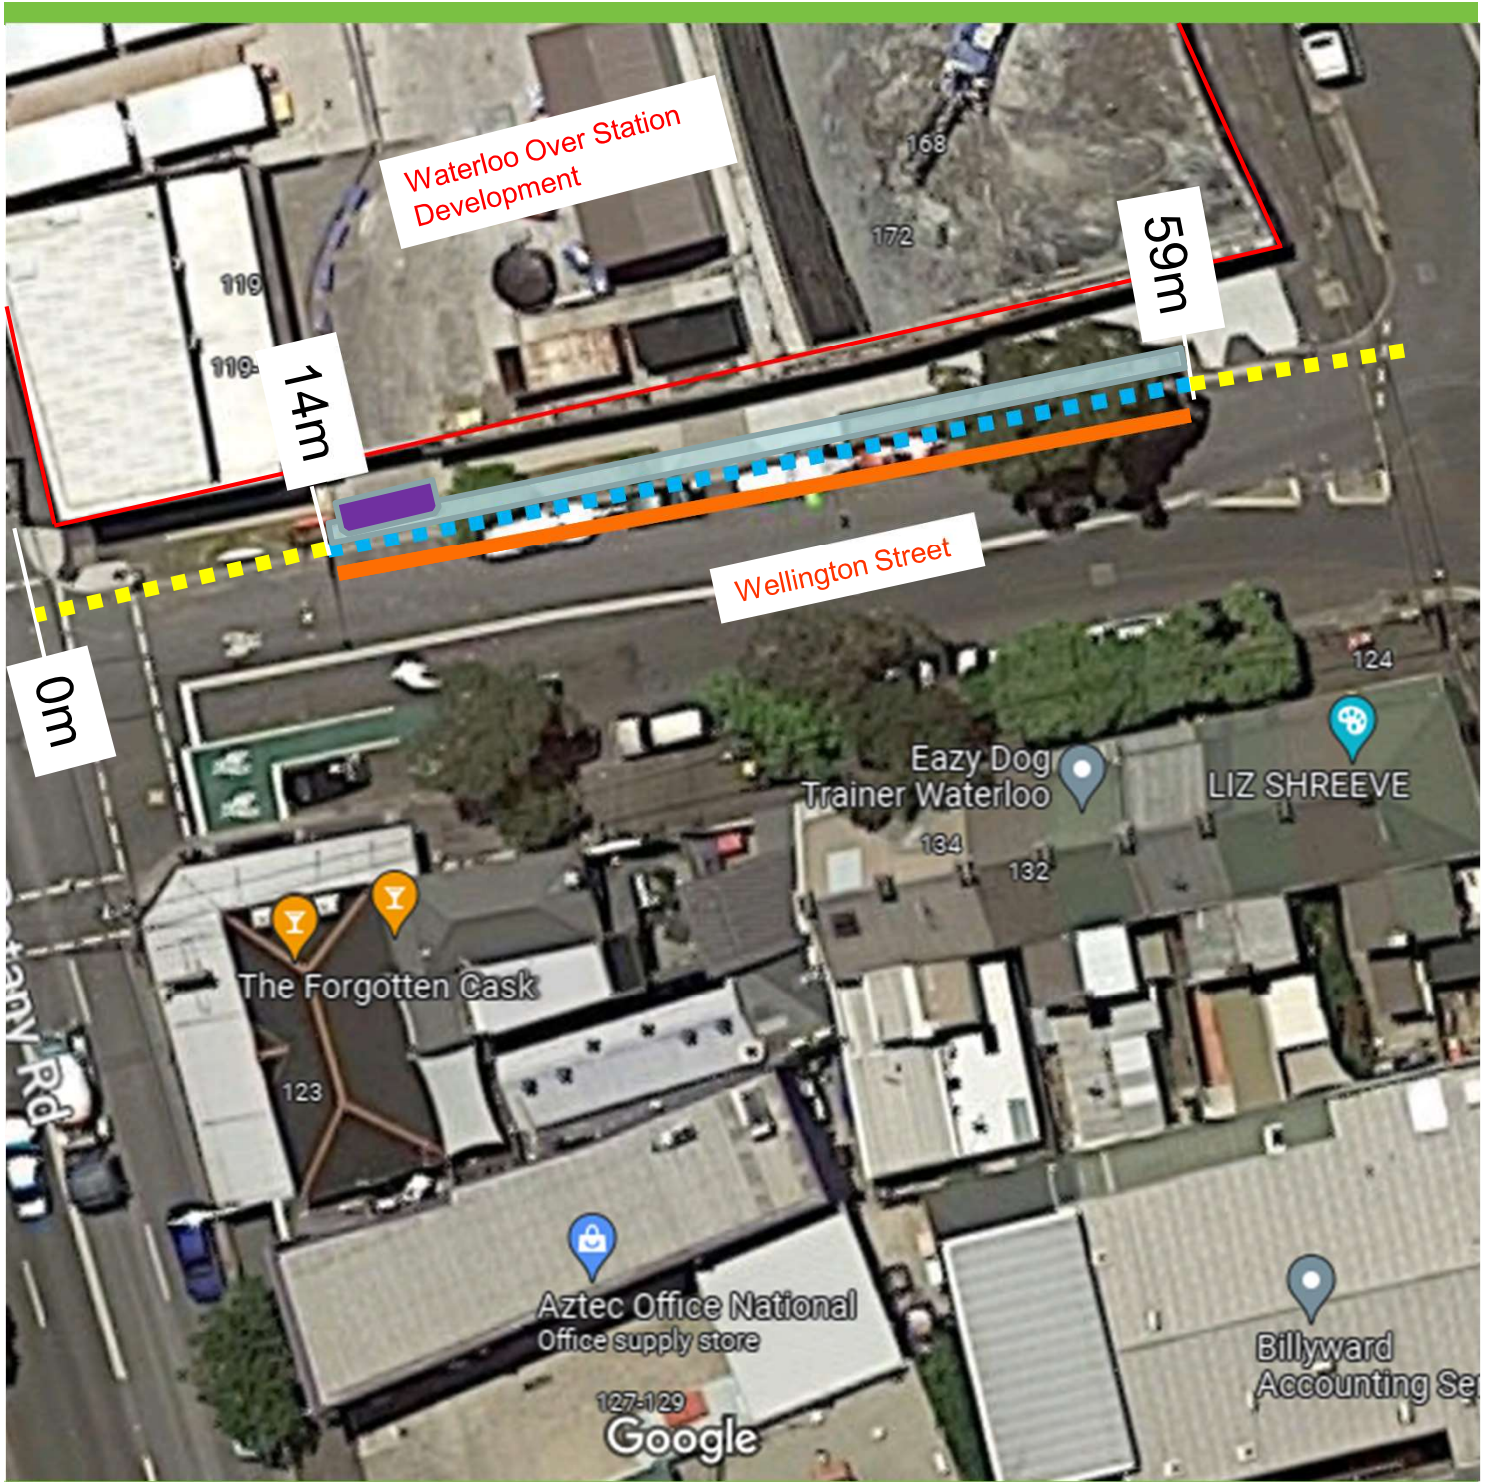

Wellington Street, Waterloo Proposed Works Zone

Existing

-  Unrestricted
-  "No Stopping"
-  Driveway

Proposed

-  "Works Zone 7am – 6pm Mon-Fri, 7:30am-3:30pm Sat"
-  B-Class Hoarding

Raglan Street, Waterloo Proposed Work Zone

Existing

- ■ ■ "1P 8:30am-6pm Mon-Fri"
- ■ ■ "No Stopping"

Proposed

- "Works Zone 7am – 6pm
Mon-Fri, 7:30am-3:30pm
Sat"